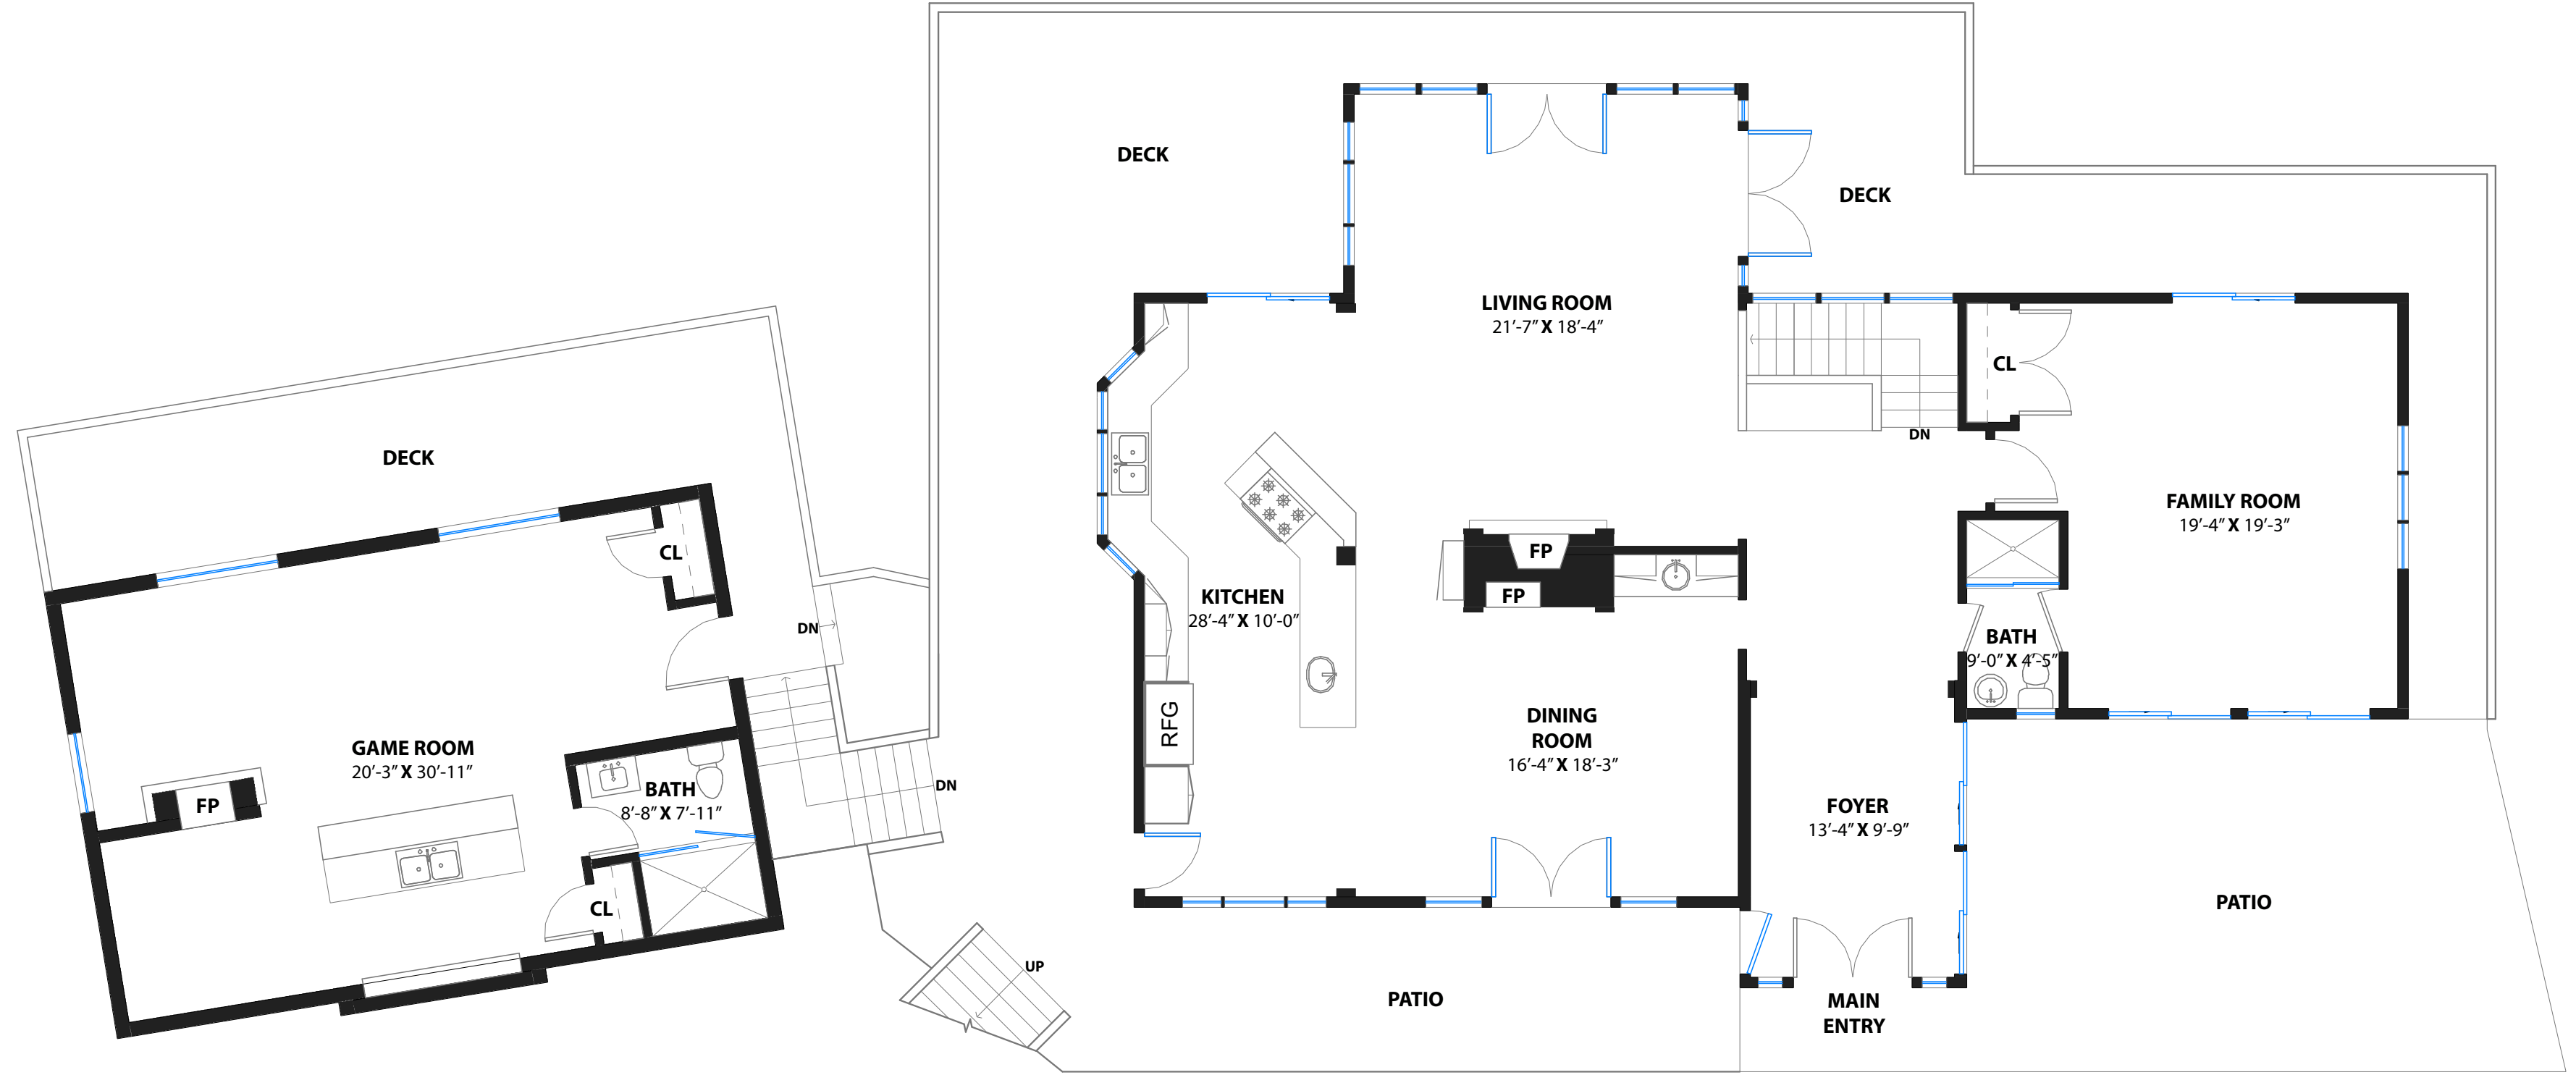

29 CANYON VIEW DRIVE

ORINDA, CALIFORNIA

MAIN LEVEL

IN-LAW LEVEL

LOWER LEVEL

RENDERING BY OPEN HOMES PHOTOGRAPHY
ALL MEASUREMENTS ARE APPROXIMATE. WHILE DEEMED RELIABLE, NO INFORMATION
ON THESE FLOOR PLANS SHOULD BE RELIED UPON WITHOUT INDEPENDENT VERIFICATION.