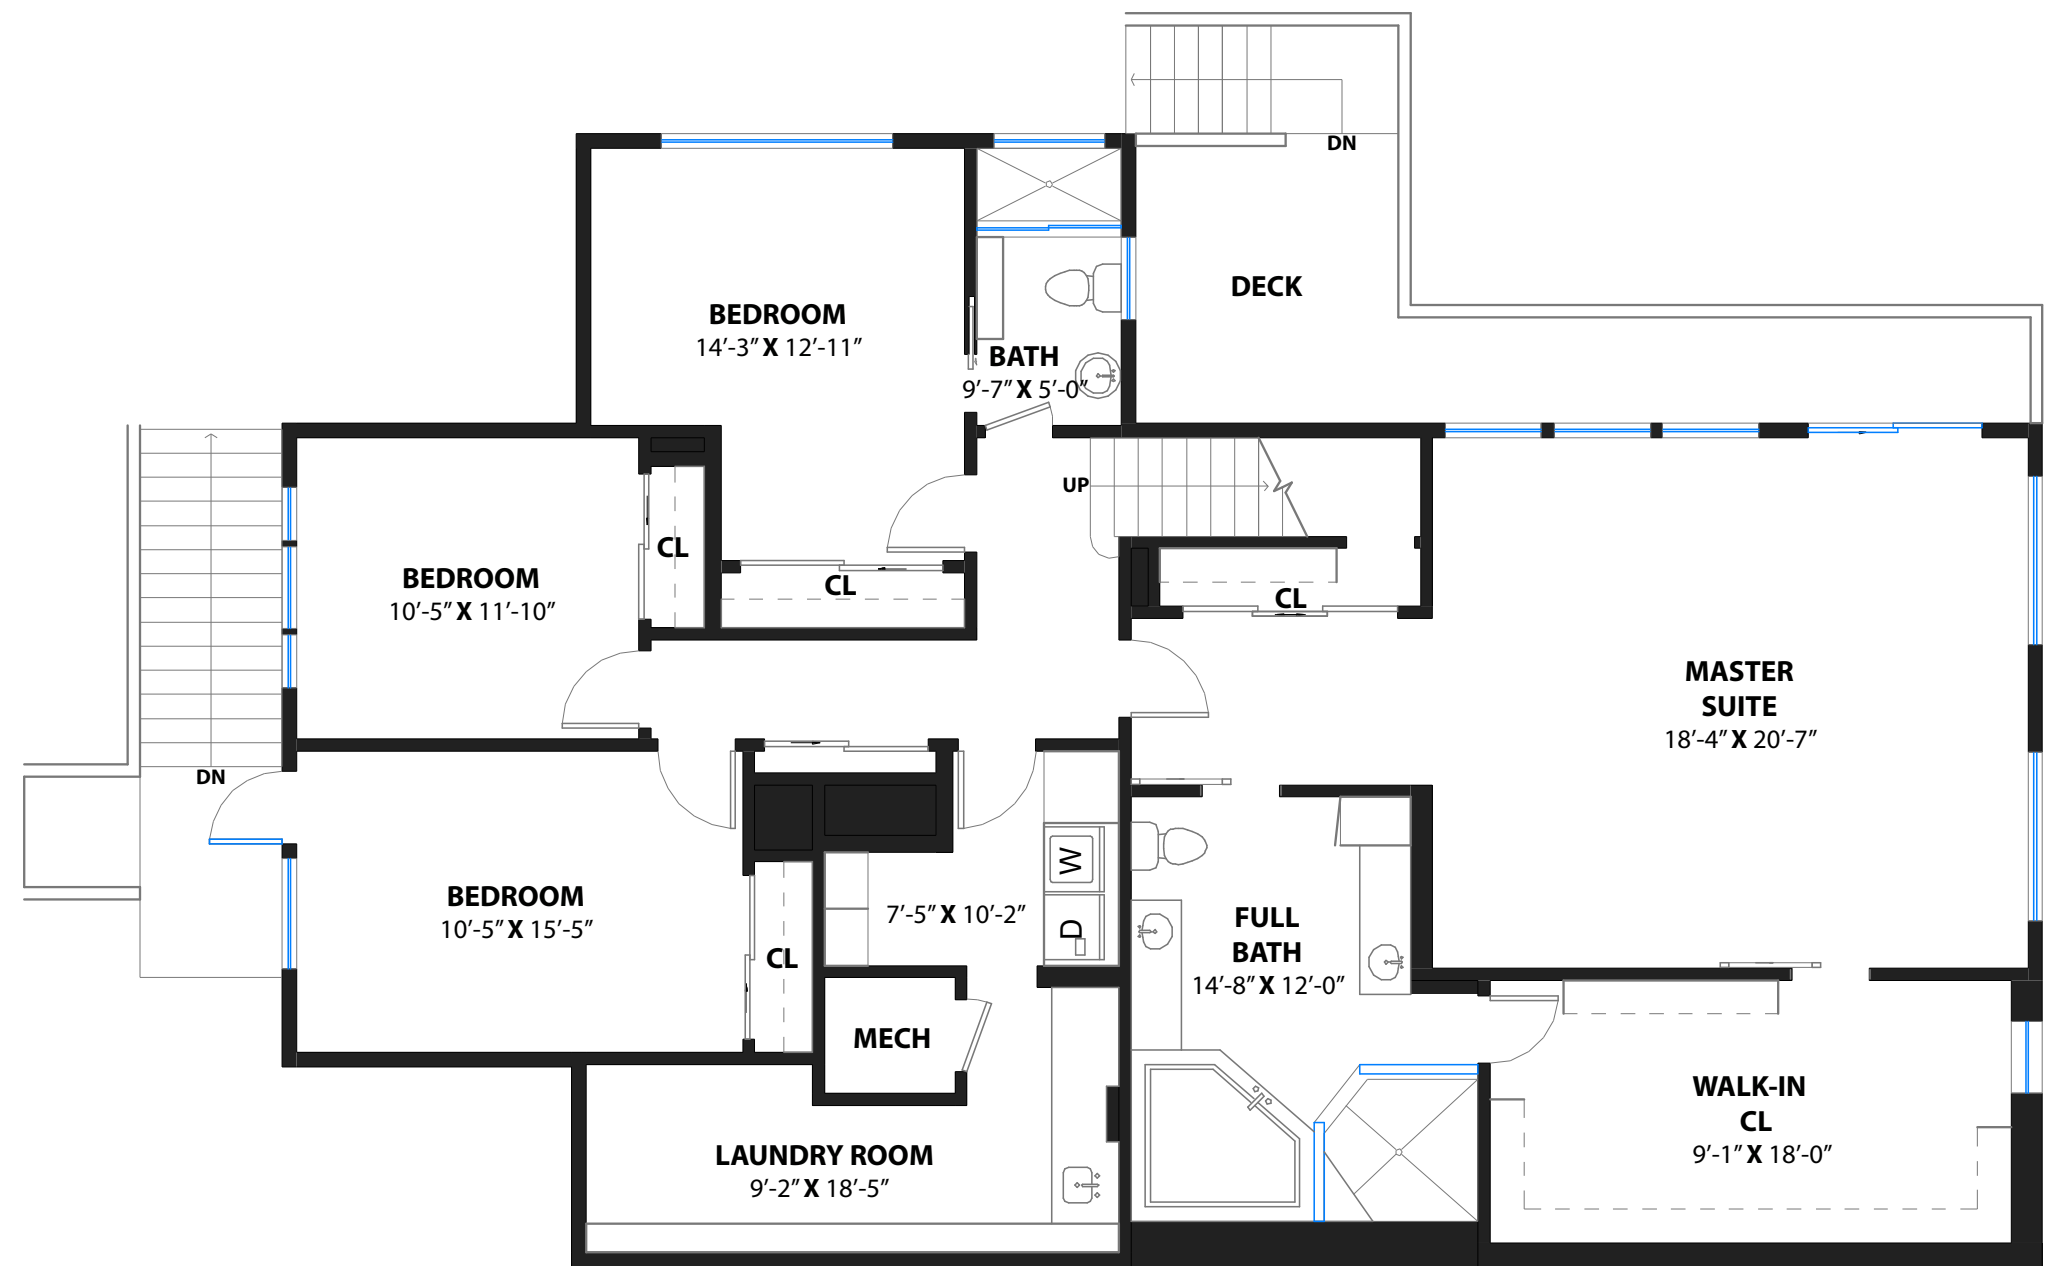

29 CANYON VIEW DRIVE

ORINDA, CALIFORNIA

MAIN LEVEL

IN-LAW LEVEL

LOWER LEVEL

RENDERING BY OPEN HOMES PHOTOGRAPHY
ALL MEASUREMENTS ARE APPROXIMATE. WHILE DEEMED RELIABLE, NO INFORMATION
ON THESE FLOOR PLANS SHOULD BE RELIED UPON WITHOUT INDEPENDENT VERIFICATION.